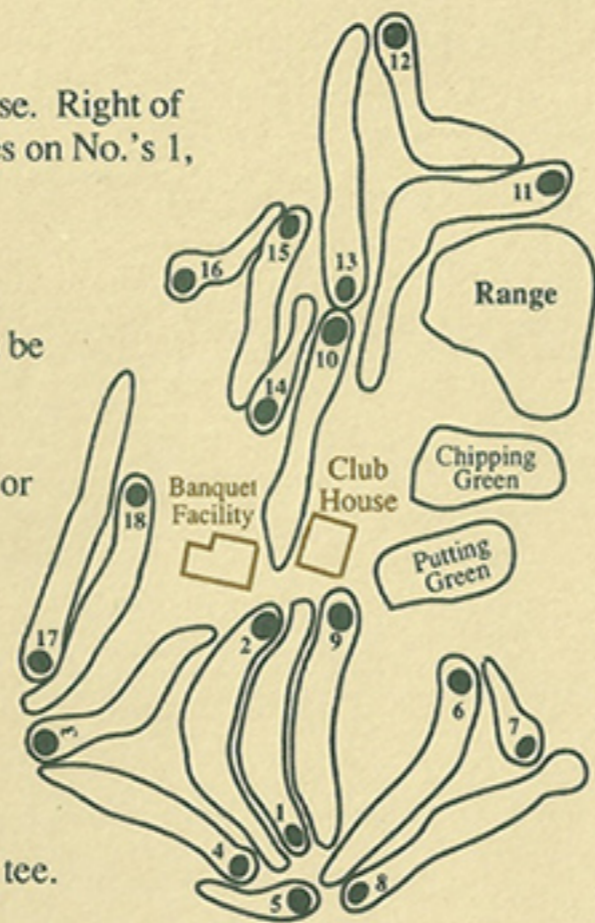

USGA Rules Apply:

1. **Out of Bounds** – All boundary fences bordering course. Right of OB stakes on No.'s 2, 3, 11, and 12. Left of OB stakes on No.'s 1, 2, and 7. Behind OB stake on No. 3.
2. **Water Hazard** – Defined by yellow stakes or lines.
3. **Lateral Hazard** – Defined by red stakes or lines.
4. **Overhead Wires** – Ball striking overhead wires must be replayed from original position– no penalty.
5. **Steel Towers** – Ball striking steel towers is in play. Steel tower itself is an immovable obstruction (swing or stance relief only). See USGA rules.
6. **Staked Trees** – Relief granted when stance or swing might injure tree.

Play "Ready Golf"

1. Keep up with the group in front.
2. Hit and proceed without delay.
3. Enter and Exit green on the side closest to the next tee. Sprinkler heads are measured to center of green

Yardage discs are measured to center of green.

Gold – 250 yards **White** – 150 yards

Blue – 200 yards **Red** – 100 yards

Our Marshals are here to assist you. Enjoy your game, but please play without delay.

County of Santa Clara Parks and Recreation Department.