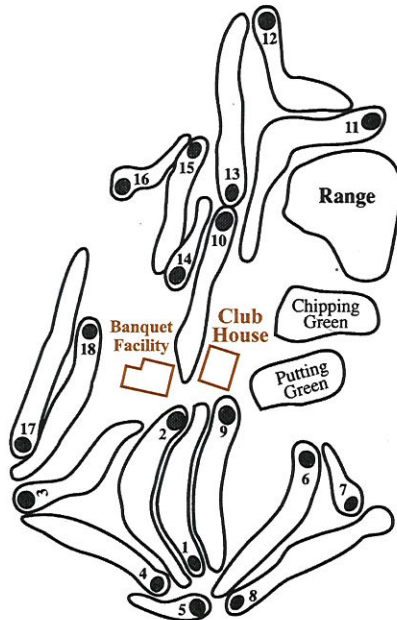

Scorer:

Attest:

Date:

THE RULES OF THE UNITED STATES GOLF ASSOCIATION GOVERN PLAY

1. Out of Bounds - All boundary fences bordering course and all white OB stakes.
  1. 1a. Model Local Rule E-5 can be used as an alternative to Stroke and Distance for Lost Ball or Out of Bounds (Rule 18)
2. Penalty Areas - Defined by yellow or red stakes or lines.
3. Overhead Wires - Ball striking overhead wires must be replayed from the original position-no penalty.
4. Steel Towers - Ball striking steel towers is in play. Towers are immovable obstructions (swing or stance relief only).
5. Staked Trees - Relief granted when stance or swing will injure tree.

"Play Ready Golf"

1. Keep up with the group in front.
2. Hit and proceed without delay.
3. Enter and Exit green on the side closest to the next tee. Sprinkler heads and yardage discs are measured to the center of the green.

  Gold - 250 Blue - 200 White - 150 Red - 100

Our Player Assistants are here to assist you.
Enjoy your game, but please play without delay.
County of Santa Clara Parks and Recreation Department.